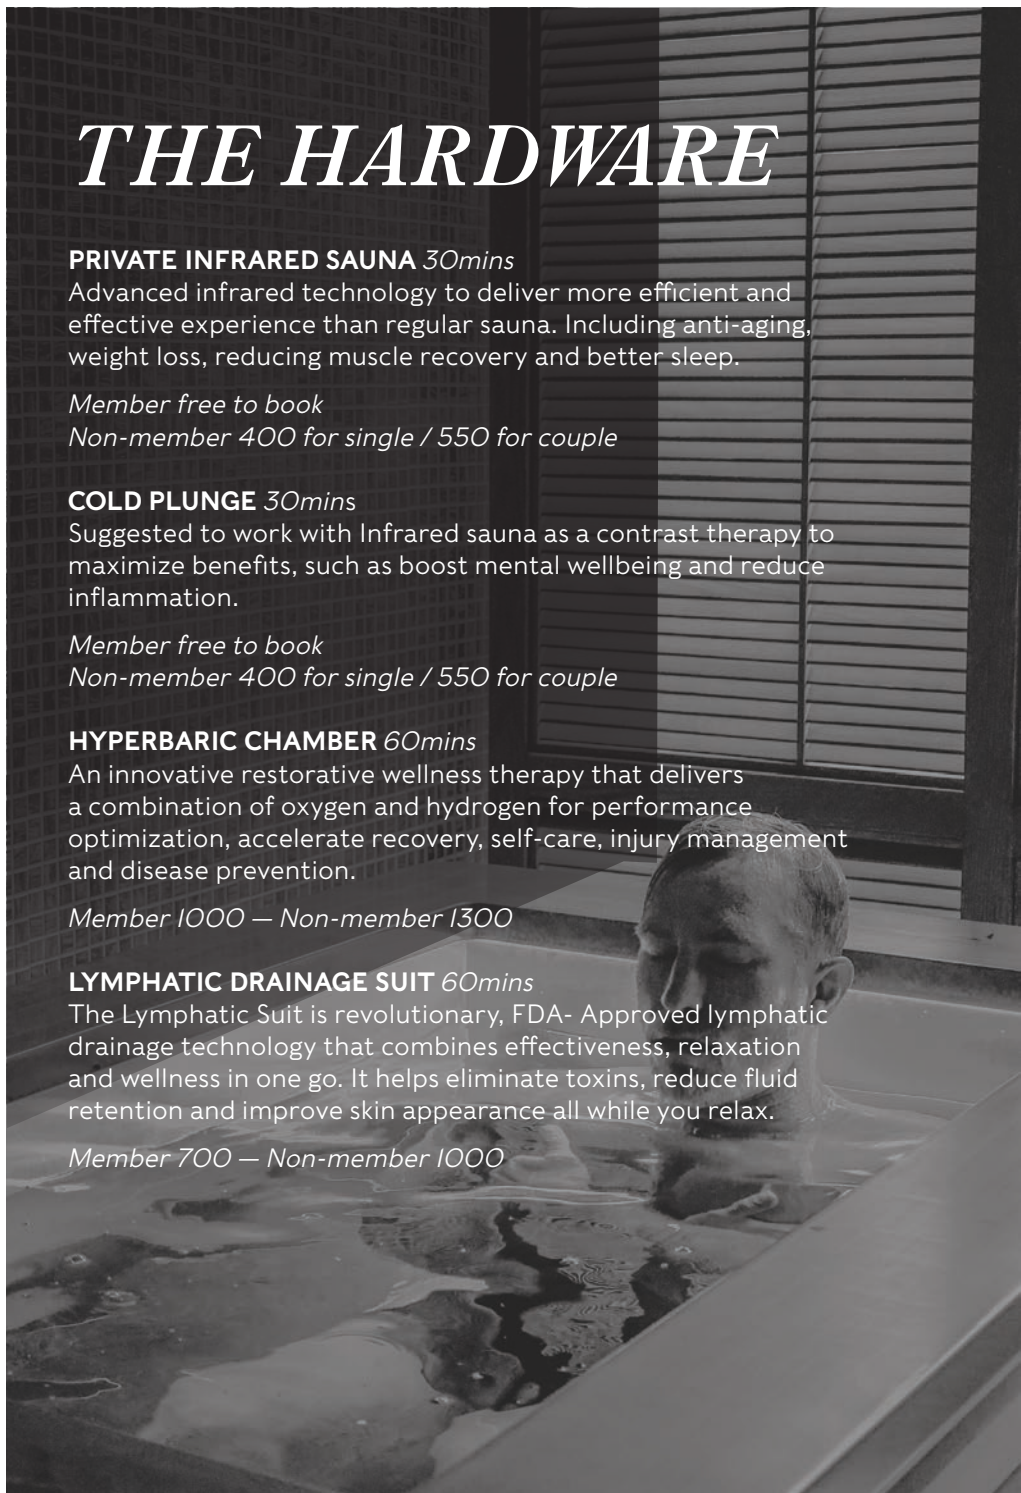

THE HARDWARE

PRIVATE INFRARED SAUNA 30mins

Advanced infrared technology to deliver more efficient and effective experience than regular sauna. Including anti-aging, weight loss, reducing muscle recovery and better sleep.

Member free to book

Non-member 400 for single / 550 for couple

COLD PLUNGE 30mins

Suggested to work with Infrared sauna as a contrast therapy to maximize benefits, such as boost mental wellbeing and reduce inflammation.

Member free to book

Non-member 400 for single / 550 for couple

HYPERBARIC CHAMBER 60mins

An innovative restorative wellness therapy that delivers a combination of oxygen and hydrogen for performance optimization, accelerate recovery, self-care, injury management and disease prevention.

Member 1000 — Non-member 1300

LYMPHATIC DRAINAGE SUIT 60mins

The Lymphatic Suit is revolutionary, FDA- Approved lymphatic drainage technology that combines effectiveness, relaxation and wellness in one go. It helps eliminate toxins, reduce fluid retention and improve skin appearance all while you relax.

Member 700 — Non-member 1000